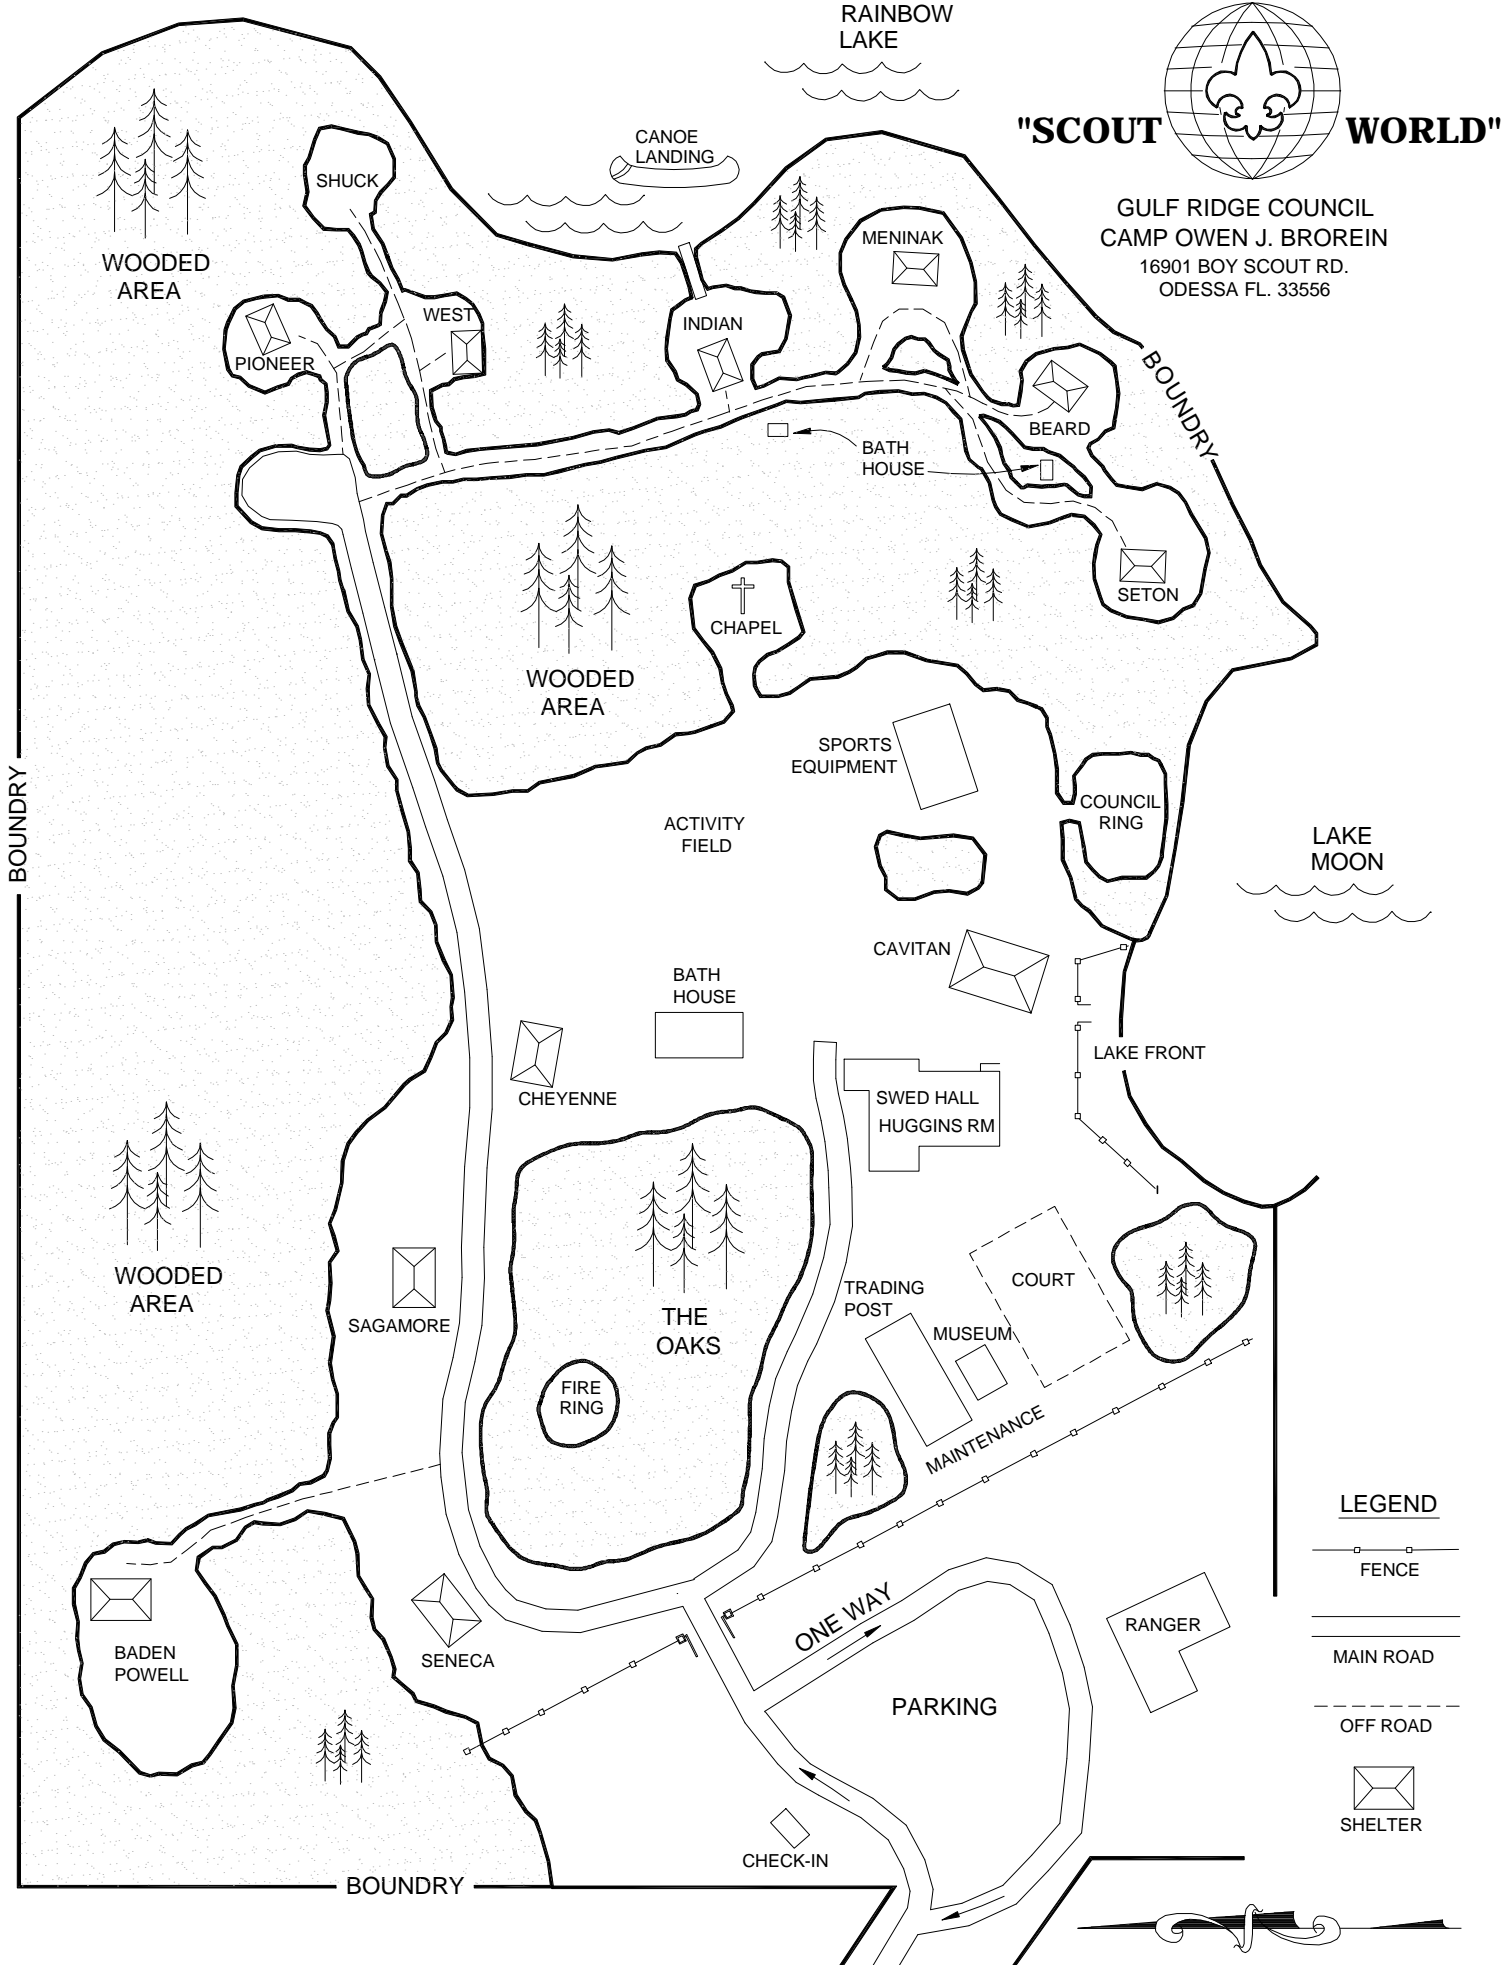

"SCOUT WORLD"

GULF RIDGE COUNCIL
CAMP OWEN J. BROREIN
16901 BOY SCOUT RD.
ODESSA FL. 33556

LEGEND

- FENCE
- MAIN ROAD
- OFF ROAD
- SHELTER